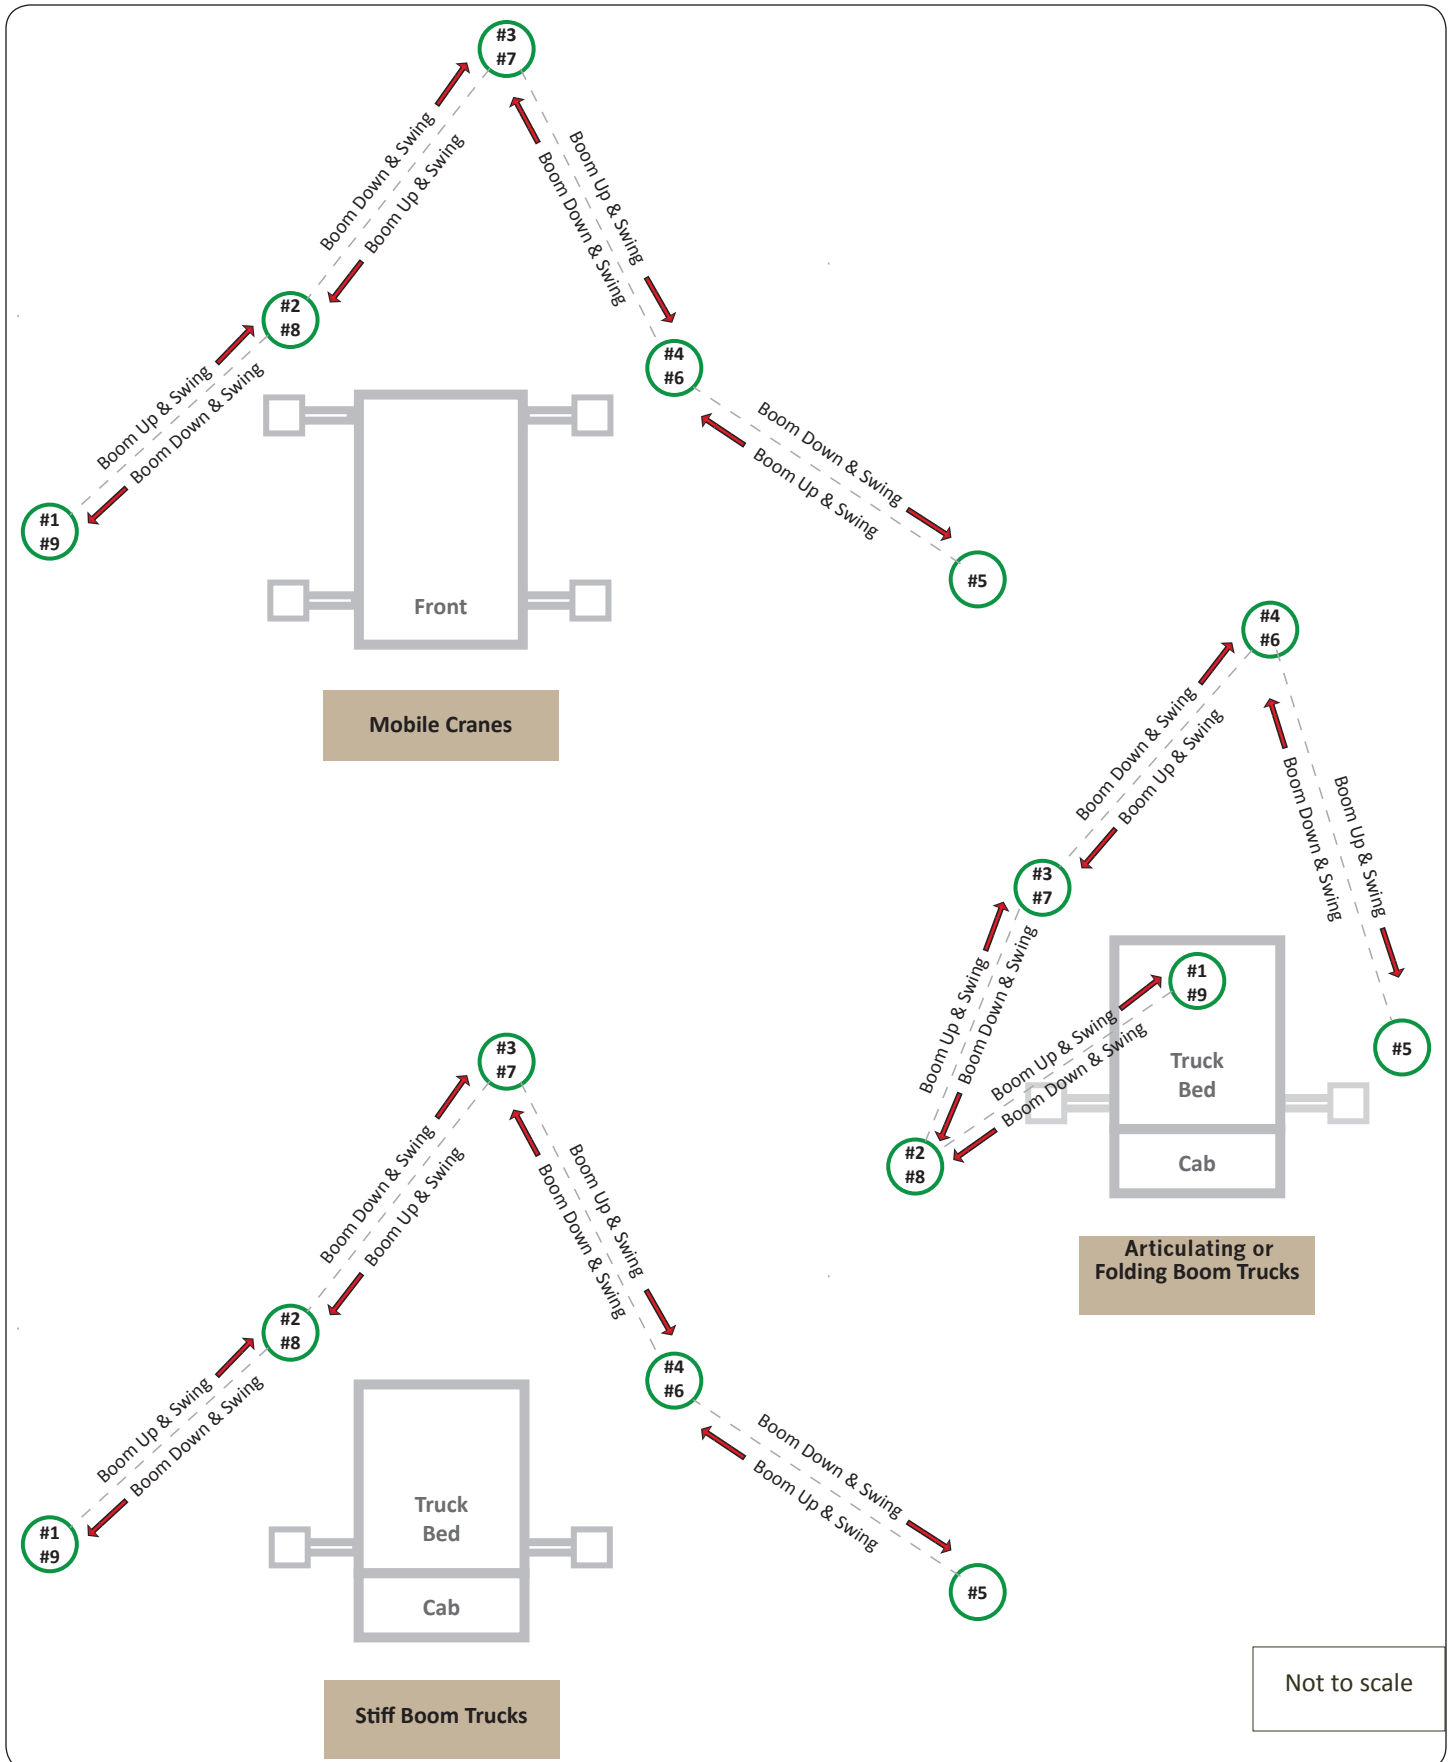

ON-CRANE PRACTICAL ASSESSMENT SAMPLE TARGET LAYOUTS

Alberta Apprenticeship & Industry Training | Crane & Hoisting Equipment Operator

ON-CRANE PRACTICAL ASSESSMENT SAMPLE TARGET LAYOUT – TOWER CRANE

Alberta Apprenticeship & Industry Training | Crane & Hoisting Equipment Operator